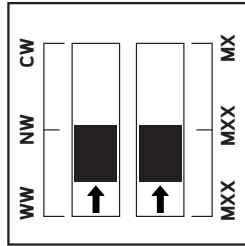

FI: Vain valtuutettu sähköasentaja saa asentaa.

EN: Minimum distance to flammable material in the beam direction.

NO: Minimumsavstand til brennbart materiale i armaturens stråleretning.

SE: Minsta avstånd mellan brännbart material och lampans ljusrättning.

FI: Vähimmäismitta valaisimesta palaavaan materiaaliin.

EN: ASSEMBLY

NO: MONTERING

SE: MONTERING

FI: KIINNITYS

CCT Change by DIP switch + Triac dimmable

Function:

CCT Change by DIP switch

CCT Change by dip switch+Lumen change by Dip Switch

[Manual for Ceiling light without Microwave Sensor]

Function:

CCT Change by DIP switch

CCT and Power
Change by Dip Switch

CCT Change by dip switch+Lumen change by Dip Switch + Microwave Sensor

Function:

CCT Change by DIP switch

CCT and Power
Change by Dip Switch