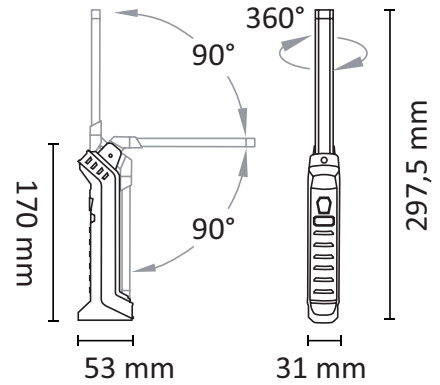

EN: SPECIFICATIONS

NO: SPESIFIKASJONER

SE: SPECIFIKATIONER

FI: TEKNISET TIEDOT

Light source	F: 7W COB / T: 3W LED
Front light Watt	2W (50%) / 4W(100%)
Front light Lumen	250lm (50%) / 500lm(100%)
T: Watt/Lumen	1.3W / 150lm
Beam angles	F: 120° / T: <18.5°
Colour temp.	5700K-6500K
CRI / IP	70 / IP42
Operating time	F: 5hrs/2.5hrs T: 7hrs
Charging time	3,5hrs
Battery	3.7V 2600mAh Li-ion
Cable	1m type-C
Input	5V 1.0A