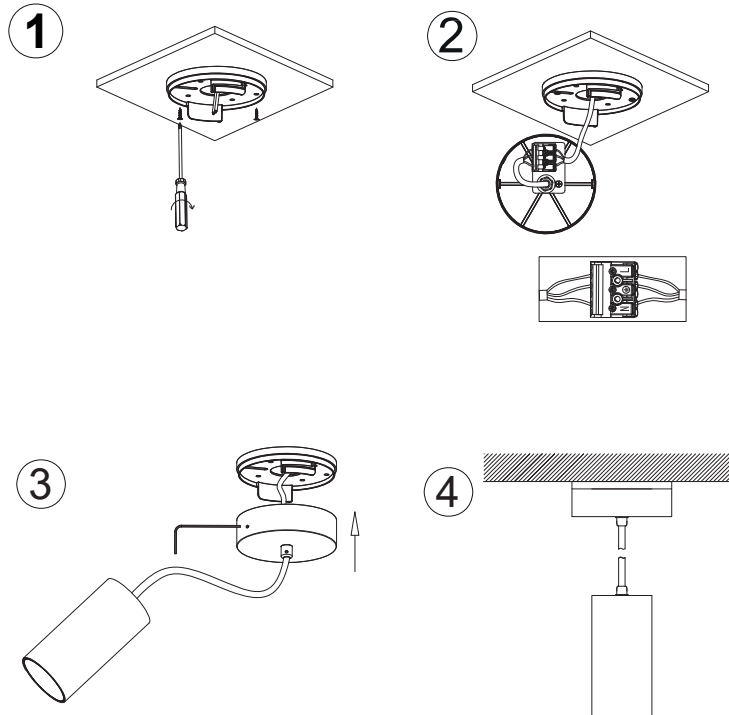

ANETA LIGHTING

LIGHTS FOR HOME AND WORK SINCE 1947

FALCON PENDEL SPOT 71248

www.aneta.no
www.aneta.se

NO: Dette produktet inneholder en lyskilde med energieffektivitetsklasse F.
Diodelyskilden i armaturen er ikke utskiftbar, når lyskildens levetid er slutt skal hele armaturen byttes. L70 levetid 80 000 timer ≈ 27 år (8 timer/dag)

SE: Denna produkt innehåller en ljuskälla med energieffektivitetsklass F.
Lysdioden i armaturen är inte utbytbar, när ljuskällans livstid är slut ska hela armaturen bytas. L70 livstid 80 000 tim ≈ 27 år (8 tim/dag)

FI: Tämä tuote sisältää valonlähteen, jonka energiatehokkuusluokka on F.
Valaisimen valolähde ei ole vaihdettavissa. Kun valolähteen elinkaari on loppu niin koko valaisin on vaihdettava.
L70 lifetime 80 000 tuntia ≈ 27 vuotta (8 t/päivä)

EN: This product contains a light source of energy efficiency class F.
The diode lamp of this luminaire is not replaceable; when the light source reaches its end of life the whole luminaire shall be replaced.
L70 lifetime 80 000 h ≈ 27 years (8 h/day)

Light Source :

Luminus Devices CXM-9-27-90-36-AC40-F5-2:

Lighting technology used: ..... LED

Mains or non-mains: ..... non-mains

Directional or non-directional: ..... directional

Connected L.S.: ..... no

Color-tuneable: ..... no

Envelope: ..... no

High luminance: ..... no

Anti-glare shield: ..... no

Dimmable: ..... yes

Energy consumption in on-mode: .....12** kWh / 1000 h

Energy efficiency class (A-G): ..... F

Useful luminous flux:..... 1500 lm

CCT colour temperature:..... 2700 K

On-mode power: ..... 12 W**

Stand-by power: ..... 0 W

Networked standby power: ..... 0 W

CRI: ..... ≥ 90

R9 color rendering index: 50

Chromaticity coordinates: x:0.458, y:0.410

Lumen maintenance factor: 0,98

Survival factor: 1

Measures: ..... 14x14x2 mm

* The luminous flux stated here is the value for the light source itself in accordance with Regulation (EU) 2019/2015. On the box the luminous flux for the lighting fitting is stated, where the light is partly absorbed by glass/glare shield/shade and parts of the fitting, why it is lower than for the light source.

** The power is adjusted down to 8W by the driver for this product.