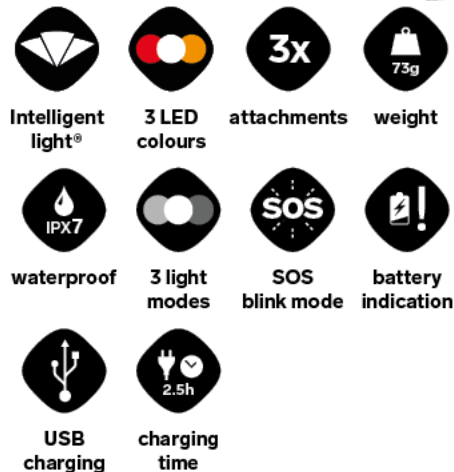

MR400 RC

ART. NO. 38070

Veil. Kr 639,-

	 True Lumen ANSI	 Burn Time -5° ANSI	 Burn Time +20° ANSI	 Light distance ANSI
MAX MODE	400 lm	2 h	2 h 30 min	85 m
MED MODE	200 lm	2 h 30 min	3 h 30 min	60 m
MIN MODE	10 lm	15 h	20 h	8 m

Lumen, burn time and light distance are measured according to the **ANSI FL1 STANDARD**

- Lumen values are measured 30 seconds after switching the headlamp on.
- Burn time is measured from power-on, until lumen output reaches 10% of start value.
- Light distance is defined as the distance at which the light beam measures 0.25 lux.

[Read more at silva.se](http://silva.se)

A lightweight but yet robust and fully waterproof headlamp with extensive burn time. The perfect companion for mountain rescuers, forestry workers or similar outdoor workers with demanding work challenges.

The rechargeable battery offers extra durability for when you demand more. The helmet bracket is designed with several attachment points which makes it adapt to and fit most helmets. Once the bracket is in place, the headlamp can easily be slid in or out of the snap socket with just a click.

FEATURES

- SILVA Intelligent Light, combining long reach spot light and close flood light
- Lightweight, comfortable fit - thanks to low weight and wide anti-slip headband
- Night vision and map reading modes; a red light mode that preserves your night vision and an orange mode that is optimal for reading maps and instructions
- Flexible helmet bracket
- Rechargeable battery (700 mAh)
- Battery level indicator, informs about the remaining charge level when turned off
- Large on/off button, easy to operate also when wearing gloves
- Fully waterproof: Headlamp meets IPX7 standard
- Super-low mode (10 Lumen)
- SOS blink mode

UPDATES

- New helmet bracket
- No textile label on headband

INCLUDED