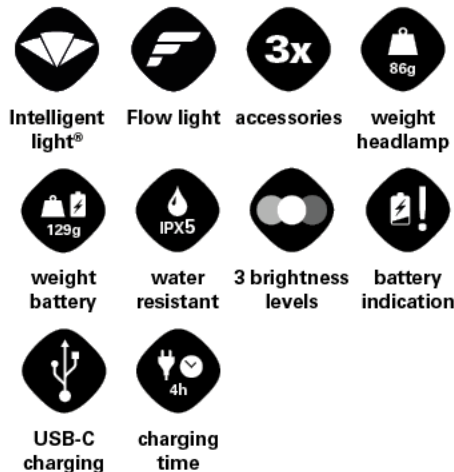

	1200 lm	2.5 h	6 h	160 m
	450 lm	7 h	9 h	70 m
	80 lm	24 h	24 h	40 m

Lumen, burn time and light distance are measured according to the **ANSI FL1 STANDARD**

- Lumen values are measured 30 seconds after switching the headlamp on.
- Burn time is measured from power-on, until lumen output reaches 10% of start value.
- Light distance is defined as the distance at which the light beam measures 0.25 lux.

[Read more at silva.se](https://www.silva.se)

1200 LUMEN HEADLAMP WITH WITH 3.5 Ah BATTERY

LR1200 RC is a powerful, nimble, and lightweight headlamp, combined with a rechargeable 3.5 Ah battery. The battery is powerful yet slim enough to be comfortably attached to the headband with the included battery holder. This headlamp is the perfect choice for professionals that require long reach spotlight, extensive burn time, and lightweight gear to perform their duties.

FEATURES

- SILVA Intelligent Light, combining long reach spot light and close flood light
- SILVA Flow Light, seamless adaption of the light pattern for different work tasks
- 3.5 Ah, slim, lightweight and rechargeable battery
- Battery holder for headband - keeps the battery in place and improves the comfort
- Comfortable fit - thanks to the wide anti-slip headband
- SILVA Connection System, enables use of any SILVA Li-Ion battery from 2008 and onwards. If the cable fits, it works.
- Super-low mode (80 lm); to maximize the burn time
- Battery level indicator and low battery-warning, to ensure enough light
- Reserve mode that ensures at least another 30 minutes of use
- Large on/off button; easy to operate also when wearing gloves
- Water resistant: both headlamp and battery meet IPX5 standard