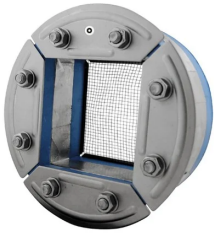

Roxtec R EMC frame

The Roxtec R EMC frame is round with a square packing space for cables, pipes and modules. Compression is integrated in the frame.

- To be used with corresponding Roxtec components to form a complete sealing solution
- Attachment by expansion in holes
- Sleeve accessory available

R 150 EMC AISI 316

Stainless steel

Product	Packing space (mm)	Aperture dimension Ø (mm)	Weight (kg)	Art. No
R 70 EMC AISI316	40 x 40	70 - 72	0.46	ER00A00701121
R 75 EMC AISI316	40 x 40	75 - 77	0.5	ER00A00751121
R 100 EMC AISI316	60 x 60	100 - 102	0.8	ER00A01001121
R 125 EMC AISI316	80 x 80	125 - 127	1	5ER0000004913
R 127 EMC AISI316	80 x 80	127 - 129	1	ER00A01271121
R 150 EMC AISI316	90 x 90	150 - 152	1.7	ER00A01501121
R 200 EMC AISI316	120 x 120	200 - 202	2.7	ER00A02001121