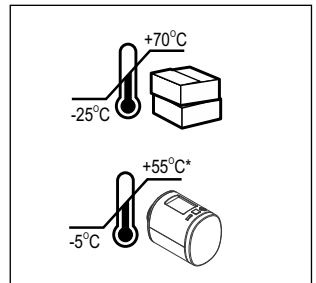

### RF Radiator Thermostat Thread

CHVZ-00/05 M30 x 1,5 mm

Adapters	Type	Thread
CMMZ-00/41	Herz	M28 x 1,5 mm
CMMZ-00/42	TA	M28 x 1,5 mm
CMMZ-00/43	Comap	M28 x 1,5 mm
CMMZ-00/44	Markaryds	M28 x 1,5 mm

### Technical Data / Technische gegevens / Tekniske data / Technische Daten / Technická data

Power supply	3V battery (2 x 1.5 V LR6/Mignon/AA)
Battery lifetime	2 years (TYP)
Connection	M30 x 1,5 mm Heimeier, Junkers Landy + Gyr, MNG, Honeywell-Braukmann, Oventrop, Schlösser, Sipmolex, Valf Sanayii, Metrik Maxitrol, Watts, Wingenroth (Wiroflex), R.B.M., Jaga, Siemens, Idmar)
Included Adapter	Danfoss RAV 34mm + pin, Danfoss RA 20mm or 23mm, Danfoss RAVL 26mm
Available Adapters	Herz, Comap, markaryds, RA (Tour & Andersson)
Radio Frequency	868,3 MHz (xComfort compatible)
Weight (incl. batteries)	176g
Degree of protection	IP20
Degree of pollution	2
Output Power	+4dBm
Dimensions	56 x 68 x 89 mm (H x W x D)