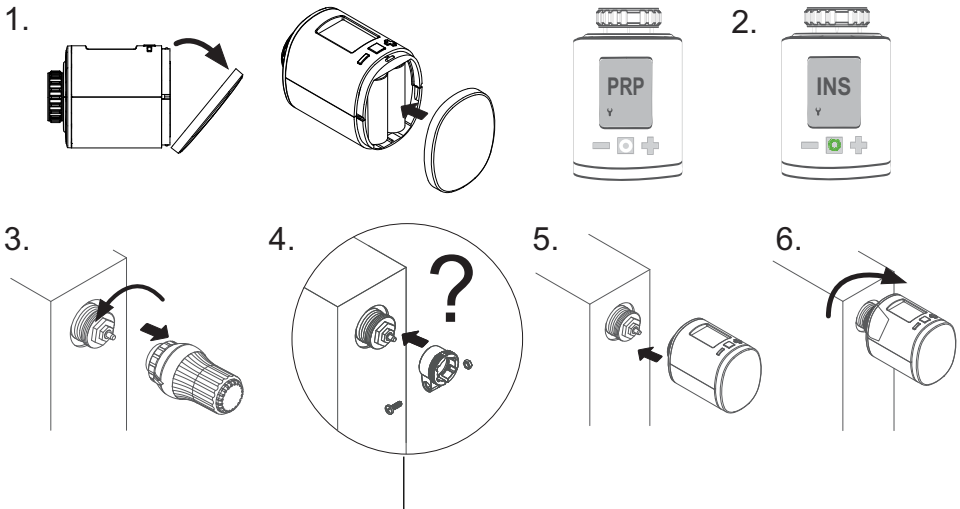

### Technical Data / Technische gegevens / Tekniske data / Technische Daten / Technická data

Power supply	3V battery (2 x 1.5 V LR6/Mignon/AA)
Battery lifetime	2 years (TYP)
Connection	M30 x 1,5 mm Heimeier, Junkers Landy + Gyr, MNG, Honeywell-Braukmann, Oventrop, Schlösser, Sipmolex, Valf Sanayii, Metrik Maxitrol, Watts, Wingenroth (Wiroflex), R.B.M., Jaga, Siemens, Idmar)
Included Adapter	Danfoss RAV 34mm + pin, Danfoss RA 20mm or 23mm, Danfoss RAVL 26mm
Available Adapters	Herz, Comap, markaryds, RA (Tour & Andersson)
Radio Frequency	868,3 MHz (xComfort compatible)
Weight (incl. batteries)	176g
Degree of protection	IP20
Degree of pollution	2
Output Power	+4dBm
Dimensions	56 x 68 x 89 mm (H x W x D)

**MRF** Version V2.53

**RM** Version V41c  
**SHC-RF** Version 2.20  
**ECl-RF** Version 2.10  
**USB-RF** Version: 2.10

Valve type	Thread	Adapter	Code	Article
Heimeier, Junkers Landy + Gyr, MNG, Honeywell-Braukmann, Oventrop, Schlösser, Simplex, Valf Sanayii, Metrik Maxitrol, Watts, Wingenroth (Wiroflex), R.B.M., Jaga, Siemens, Idmar	M30 x 1,5 mm	<b>X</b>	Not needed	-
Danfoss RA	20 mm or 23 mm		Included	-
Danfoss RAV	34 mm + pin		Included	-
Danfoss RAVL	26 mm		Included	-
Herz	M28 x 1,5		700 100 004	CMMZ-00/41
TA (Tour & Andersson)	M28 x 1,5		700 100 006	CMMZ-00/42
Comap	M28 x 1,5		700 100 007	CMMZ-00/43
Markaryds	M28 x 1,5		700 100 010	CMMZ-00/44