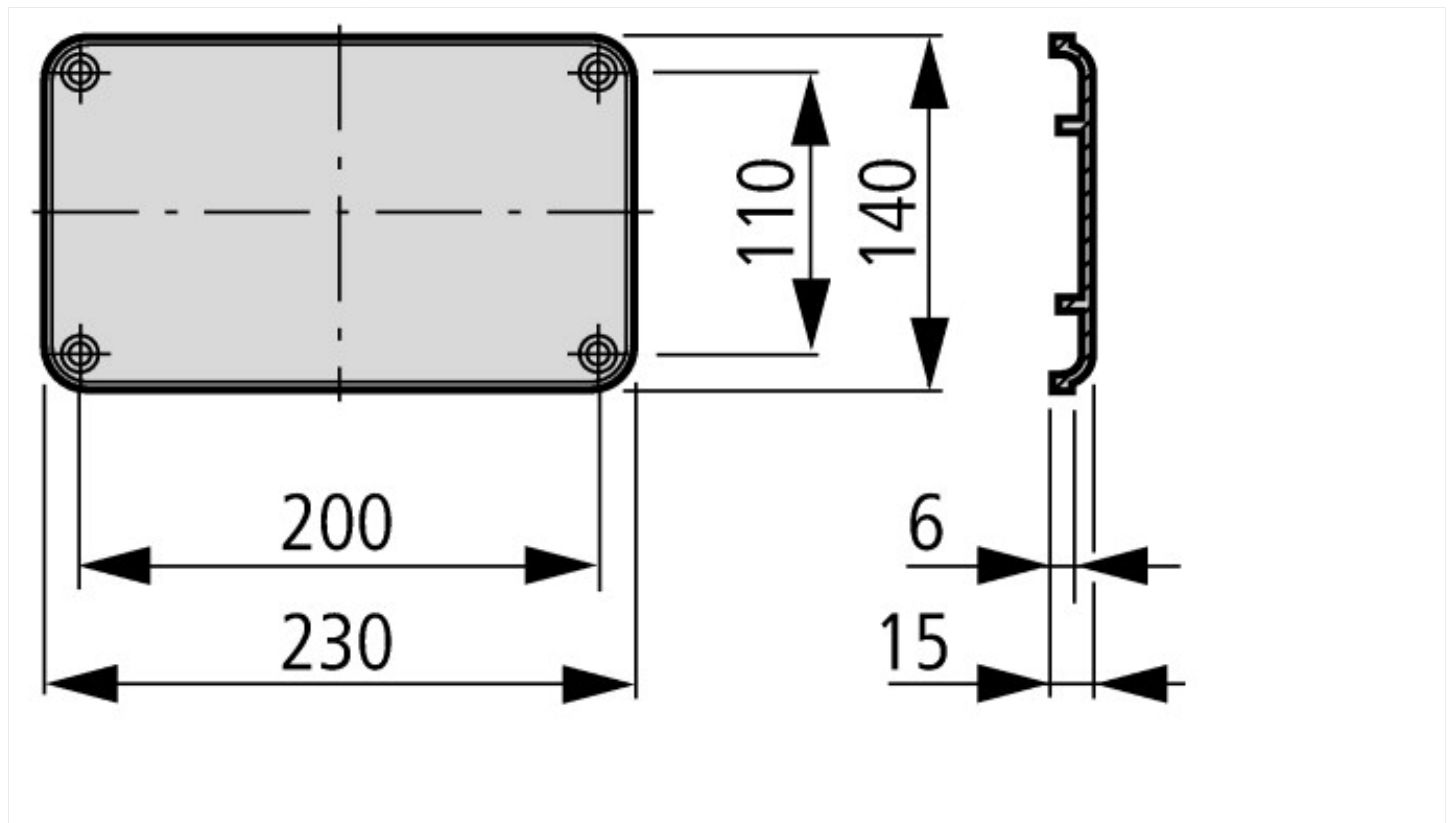

Flange plate, IP66_x, insulating material, 2xD=7-70mm

Part no. F3A-KTD
Article no. 083674

Delivery program

Product range		Accessories CS
Accessories		Flanges
Description		with cable grommets
Material		Insulating material
Cable entry		2 cables up to 70 mm 
Surface finish		RAL 7035

Technical data

Material characteristics

Material		Insulating material
Surface finish		RAL 7035

Dimensions

Additional product information (links)

Declaration of conformity	http://intranet.moeller.net/technik_daten/file/produkt_deklarationen/file/konformitaeten/00002/00002259.pdf
---------------------------	---------------------------------------------------------------------------------------------------------------------------------------------------------------------------------------------------------------------------------------