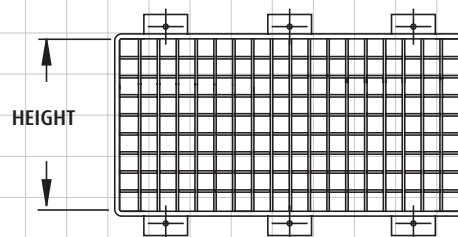

EXTERNAL LIGHTING & CCTV CAGES

STI Steel Cages Catalogue – External Lighting & CCTV Cages

STI 9646

STI 9625

MODELS AVAILABLE

	HEIGHT	WIDTH	DEPTH
STI 9625	244mm (9.5")	195mm (7.5")	325mm (12.8")
STI 9626	525mm (20.6")	450mm (17.7")	306mm (12")
STI 9627	404mm (15.9")	400mm (15.7")	410mm (16")
STI 9644	220mm (8.7")	450mm (17.7")	128mm (5")
STI 9646	498mm (19.6")	498mm (19.6")	514mm (20")
STI 9647	634mm (25")	634mm (25")	660mm (26")

▼ External Lighting & CCTV Cages dimensions and technical information (STI 9625, STI 9626, STI 9627, STI 9644, STI 9646 & STI 9647)

STI 9646 & STI 9647 TOP VIEW

STI 9644 TOP VIEW

STI 9646 & STI 9647 SIDE VIEW