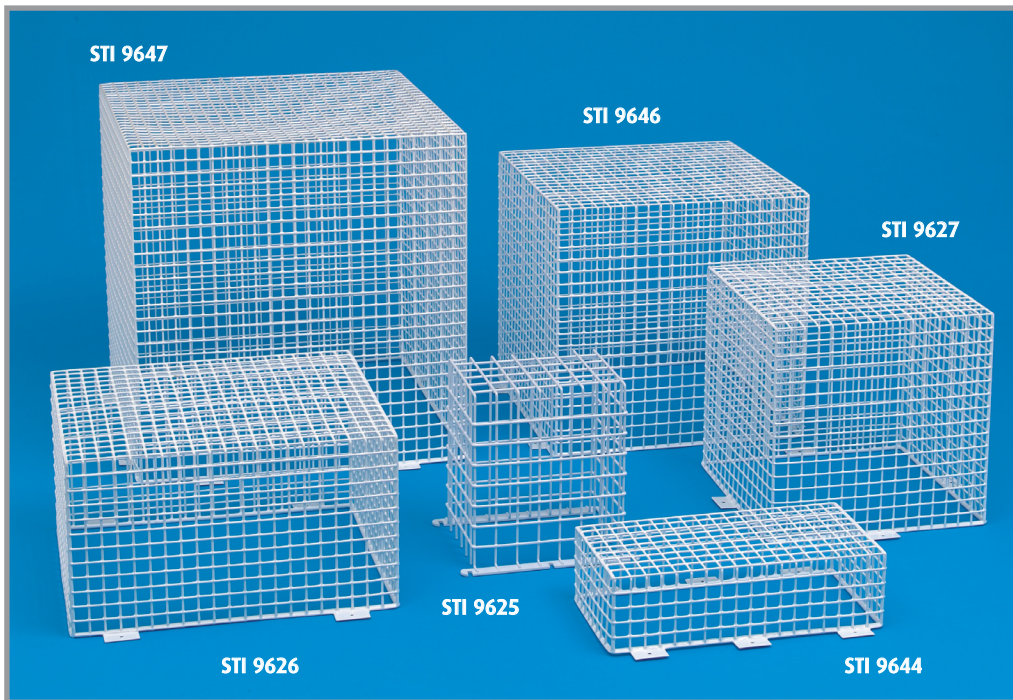

EXTERNAL LIGHTING & CCTV CAGES

STI Steel Cages Catalogue – External Lighting & CCTV Cages

STI 9646

STI 9625

MODELS AVAILABLE

	HEIGHT	WIDTH	DEPTH
STI 9625	244mm (9.5")	195mm (7.5")	325mm (12.8")
STI 9626	525mm (20.6")	450mm (17.7")	306mm (12")
STI 9627	404mm (15.9")	400mm (15.7")	410mm (16")
STI 9644	220mm (8.7")	450mm (17.7")	128mm (5")
STI 9646	498mm (19.6")	498mm (19.6")	514mm (20")
STI 9647	634mm (25")	634mm (25")	660mm (26")

▼ External Lighting & CCTV Cages dimensions and technical information (STI 9625, STI 9626, STI 9627, STI 9644, STI 9646 & STI 9647)

STI 9646 & STI 9647 TOP VIEW

STI 9644 TOP VIEW

STI 9646 & STI 9647 SIDE VIEW