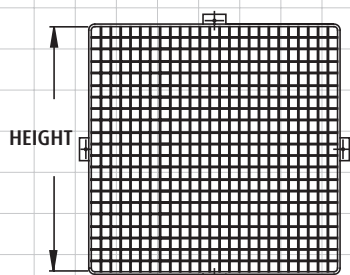

EXTERNAL LIGHTING & CCTV CAGES

STI Steel Cages Catalogue – External Lighting & CCTV Cages

STI 9646

STI 9625

MODELS AVAILABLE

	HEIGHT	WIDTH	DEPTH
STI 9625	244mm (9.5")	195mm (7.5")	325mm (12.8")
STI 9626	525mm (20.6")	450mm (17.7")	306mm (12")
STI 9627	404mm (15.9")	400mm (15.7")	410mm (16")
STI 9644	220mm (8.7")	450mm (17.7")	128mm (5")
STI 9646	498mm (19.6")	498mm (19.6")	514mm (20")
STI 9647	634mm (25")	634mm (25")	660mm (26")

▼ External Lighting & CCTV Cages dimensions and technical information (STI 9625, STI 9626, STI 9627, STI 9644, STI 9646 & STI 9647)

STI 9646 & STI 9647 TOP VIEW

STI 9644 TOP VIEW

STI 9646 & STI 9647 SIDE VIEW