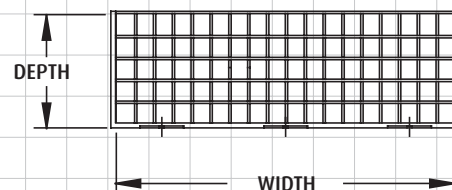

EXTERNAL LIGHTING & CCTV CAGES

STI Steel Cages Catalogue – External Lighting & CCTV Cages

STI 9646

STI 9625

MODELS AVAILABLE

	HEIGHT	WIDTH	DEPTH
STI 9625	244mm (9.5")	195mm (7.5")	325mm (12.8")
STI 9626	525mm (20.6")	450mm (17.7")	306mm (12")
STI 9627	404mm (15.9")	400mm (15.7")	410mm (16")
STI 9644	220mm (8.7")	450mm (17.7")	128mm (5")
STI 9646	498mm (19.6")	498mm (19.6")	514mm (20")
STI 9647	634mm (25")	634mm (25")	660mm (26")

▼ External Lighting & CCTV Cages dimensions and technical information (STI 9625, STI 9626, STI 9627, STI 9644, STI 9646 & STI 9647)

STI 9646 & STI 9647 TOP VIEW

STI 9644 TOP VIEW

STI 9646 & STI 9647 SIDE VIEW

STI 9644 SIDE VIEW

FOR TECHNICAL DRAWINGS ON THE STI 9625, STI 9626 & STI 9627 GO TO PAGE 6