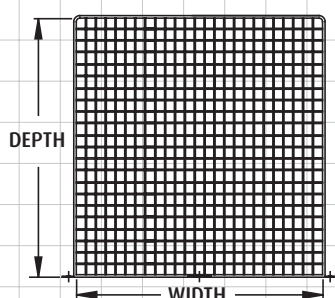

EXTERNAL LIGHTING & CCTV CAGES

STI Steel Cages Catalogue – External Lighting & CCTV Cages

STI 9646

STI 9625

MODELS AVAILABLE

	HEIGHT	WIDTH	DEPTH
STI 9625	244mm (9.5")	195mm (7.5")	325mm (12.8")
STI 9626	525mm (20.6")	450mm (17.7")	306mm (12")
STI 9627	404mm (15.9")	400mm (15.7")	410mm (16")
STI 9644	220mm (8.7")	450mm (17.7")	128mm (5")
STI 9646	498mm (19.6")	498mm (19.6")	514mm (20")
STI 9647	634mm (25")	634mm (25")	660mm (26")

▼ External Lighting & CCTV Cages dimensions and technical information (STI 9625, STI 9626, STI 9627, STI 9644, STI 9646 & STI 9647)

STI 9646 & STI 9647 TOP VIEW

STI 9644 TOP VIEW

STI 9646 & STI 9647 SIDE VIEW