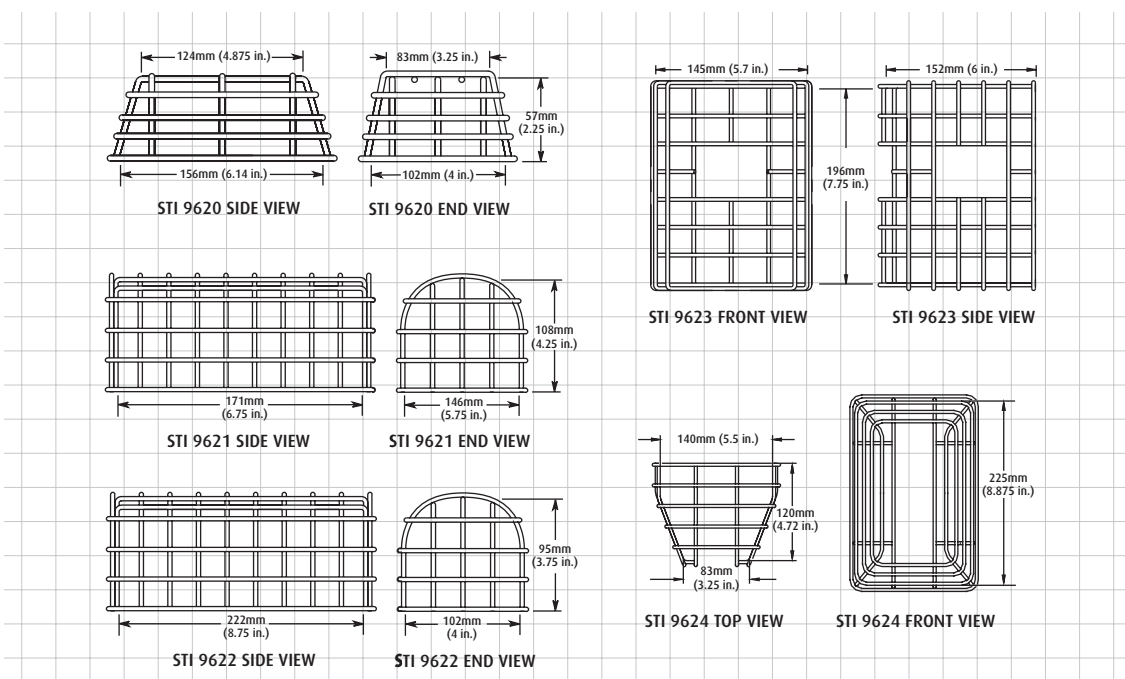

MOTION DETECTOR CAGES

▼ Motion Detector Cages (corner application) dimensions and technical information (STI 9618 & STI 9619)

MODELS AVAILABLE *Corner Application

	HEIGHT	WIDTH	DEPTH
STI 9618*	117mm (4.5")	136mm (5.5")	76mm (3")
STI 9619*	196mm (7.75")	136mm (5.5")	142mm (5.6")
STI 9620	156mm (6.14")	102mm (4")	57mm (2.25")
STI 9621	171mm (6.75")	146mm (5.75")	108mm (4.25")
STI 9622	222mm (8.75")	102mm (4")	95mm (3.75")
STI 9623	196mm (7.75")	145mm (5.7")	152mm (6")
STI 9624	225mm (8.875")	140mm (5.5")	120mm (4.72")

STI 9618

▼ Motion Detector Cages dimensions and technical information (STI 9620, STI 9621, STI 9622, STI 9623 & STI 9624)

REQUEST A CATALOGUE CALL FREEPHONE 0800 085 1678 (UK). T: +44 (0) 1527 520 999