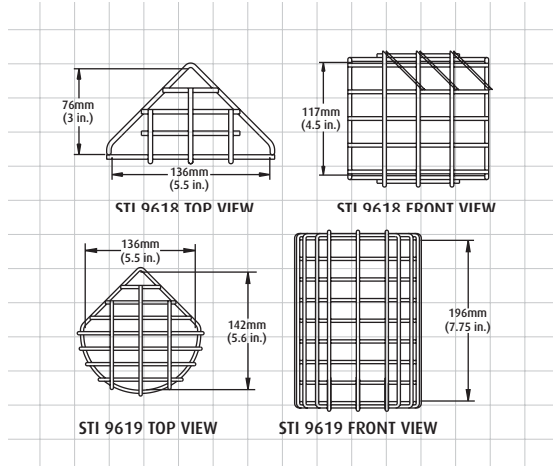

MOTION DETECTOR CAGES

▼ Motion Detector Cages (corner application) dimensions and technical information (STI 9618 & STI 9619)

MODELS AVAILABLE *Corner Application

	HEIGHT	WIDTH	DEPTH
STI 9618*	117mm (4.5")	136mm (5.5")	76mm (3")
STI 9619*	196mm (7.75")	136mm (5.5")	142mm (5.6")
STI 9620	156mm (6.14")	102mm (4")	57mm (2.25")
STI 9621	171mm (6.75")	146mm (5.75")	108mm (4.25")
STI 9622	222mm (8.75")	102mm (4")	95mm (3.75")
STI 9623	196mm (7.75")	145mm (5.7")	152mm (6")
STI 9624	225mm (8.875")	140mm (5.5")	120mm (4.72")

STI 9618

▼ Motion Detector Cages dimensions and technical information (STI 9620, STI 9621, STI 9622, STI 9623 & STI 9624)

REQUEST A CATALOGUE CALL FREEPHONE 0800 085 1678 (UK). T: +44 (0) 1527 520 999