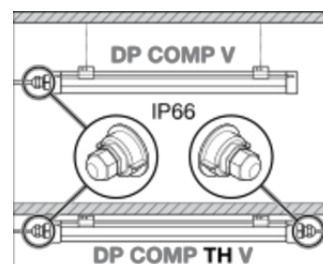

YTTERLIGERE PRODUKTINFORMASJON

Produkt bemerkning	Tilgjengelig fra september, 2022

EQUIPMENT / ACCESSORIES

- Klemmer av rustfritt stål med sikkerhetskruer inkludert
- Monteringstilbehør inkludert (opphengskit, tyverisikringskit)

NEDLASTNINGER

NEDLASTNINGER	
	User instruction
	Addon Technical Information
	IES file (IES)
	LDT file (Eulumdat)
	R3D file (Relux 3D Model)
	M3D file (3D Model)
	UGR file (UGR table)

LOGISTIKK INFORMASJON

Produktkode	Forpakkings enhet (stk/enhet)	Dimensjoner (lengde x bredde x høyde)	Bruttovekt	Volum
4058075740860	Shipping box 9	700 mm x 210 mm x 195 mm	5386.00 g	28.67 dm³

The mentioned product code describes the smallest quantity unit which can be ordered. One shipping unit can contain one or more single products. When placing an order, for the quantity please enter single or multiples of a shipping unit.

YTTERLIGERE KATALOG INFORMASJON