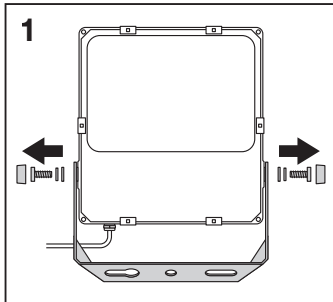

LEDVANCE GmbH
Steinerne Furt 62
86167 Augsburg, Germany
www.ledvance.com

C10449057
G11138184
23.03.22

© LEDVANCE Ltd, Aquila House
Delta Crescent, Westbrook, Warrington
WA5 7NR, United Kingdom