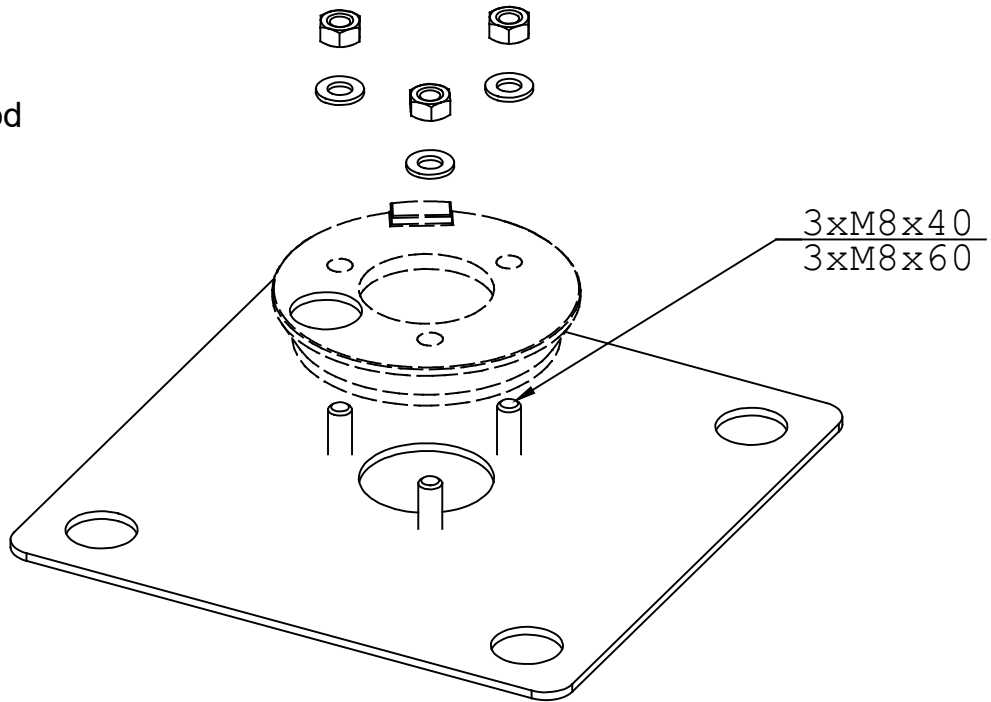

ADAPTER art.3086

for art.:

Alta

Halmstad

Lillesand

Oppland

Scandinavian wood

Stockholm