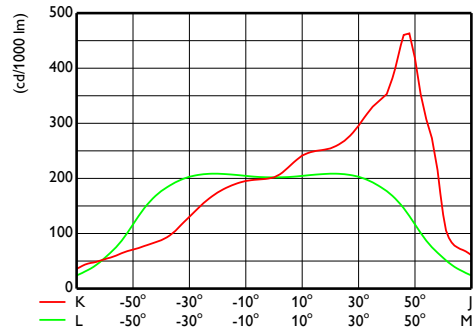

## Fotometriske data

OFPC1\_BVP140T251xLED480-4S740OFA52

OFCS1\_BVP140T251xLED480-4S740OFA52

OFPC1\_BVP140T251xLED480-4S740OFA52

OFCS1\_BVP140T251xLED480-4S740OFA52

## Coreline tempo X-Large