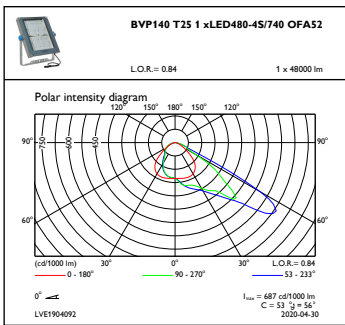

## Fotometriske data

OFPC1\_BVP140T251xLED480-4S740OFA52

OFCS1\_BVP140T251xLED480-4S740OFA52

OFPC1\_BVP140T251xLED480-4S740OFA52

OFCS1\_BVP140T251xLED480-4S740OFA52