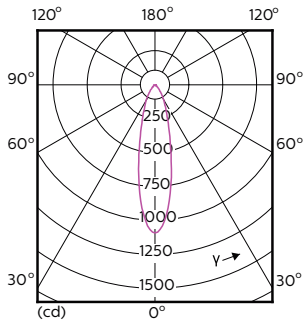

MASTER LEDspot ExpertColor MV

Fotometriske data

MASTER LEDspot ExpertColor MV 50W GU10 927 25D