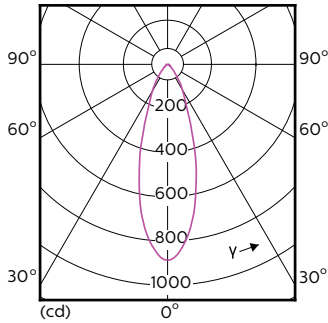

MASTER LEDspot ExpertColor MV

Fotometriske data

MASTER LEDspot ExpertColor MV 50W GU10 930 36D