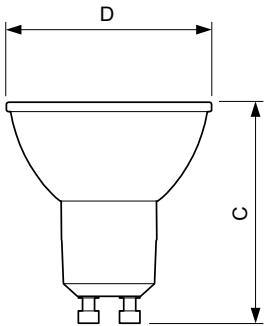

Målskisse

GU10 230V5.5W-50W350lm40D 3000K GU10 Dim

Product	D	C
MASTER LED ExpertColor 5.5-50W GU10 930 36D	50 mm	54 mm

Fotometriske data

MASTER LEDspot ExpertColor MV 50W GU10 930 36D

MASTER LEDspot ExpertColor MV 50W GU10 930 36D