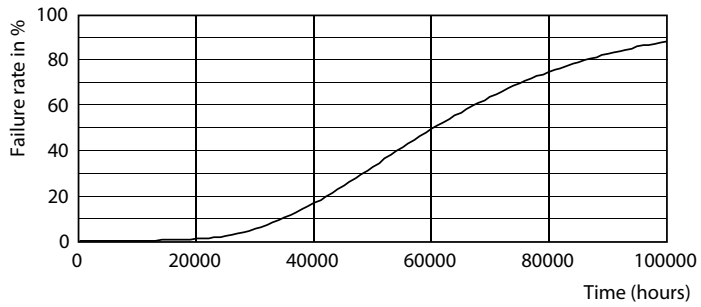

MASTER LEDtube InstantFit HF T5

Levetid

Life Expectancy Diagram - MAS LEDtube HF 900mm HO 18.5W 830 T5