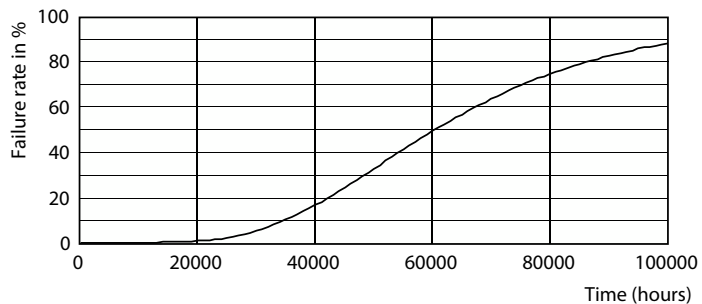

Fotometriske data

Levetid

Life Expectancy Diagram

Lumen Maintenance Diagram

Life Expectancy Diagram

Lumen Maintenance Diagram - MAS LEDtube HF 900mm HO 18.5W 840 T5

MASTER LEDtube InstantFit HF T5

Levetid