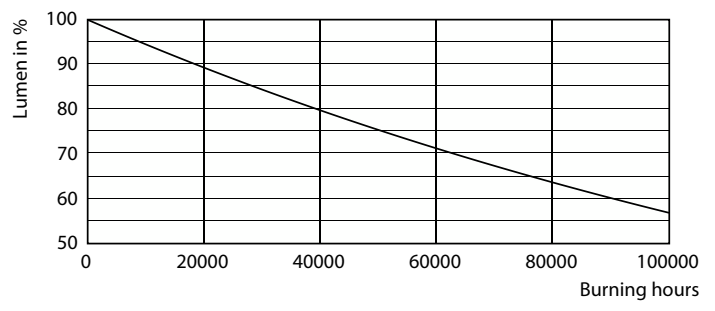

Fotometriske data

Levetid

Life Expectancy Diagram

Lumen Maintenance Diagram

Life Expectancy Diagram

Lumen Maintenance Diagram - MAS LEDtube HF 900mm HO 18.5W 840 T5

MASTER LEDtube InstantFit HF T5

Levetid