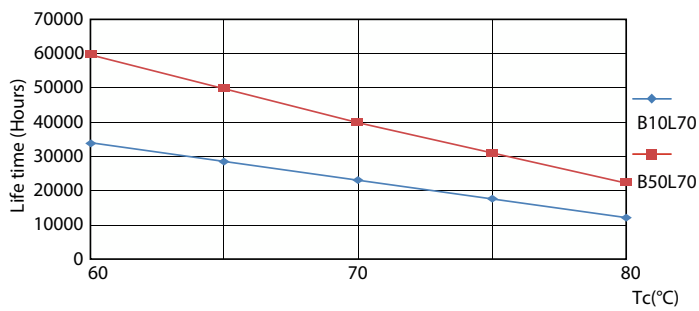

Life Expectancy Diagram

Life Expectancy Diagram