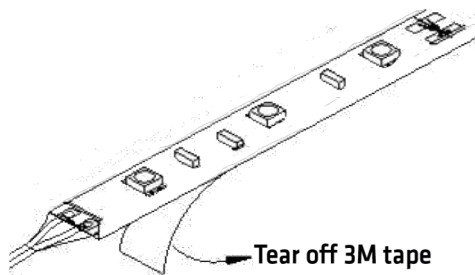

INSTALLATION STEPS:

1. Select the required position for luminaire and make sure the surface is clean. Tear off 3M double-sided adhesive to install.