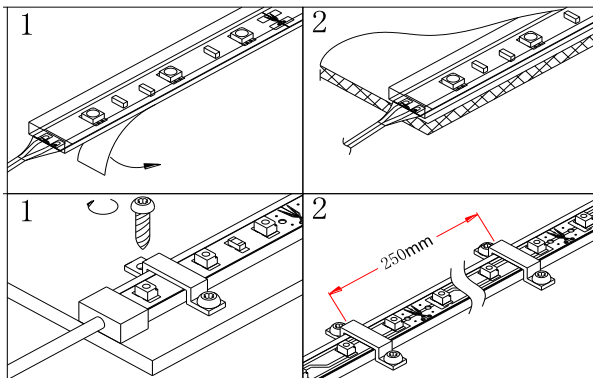

2. Secure LED strip Megalys NG with clip using screws.

3. Connection diagram -