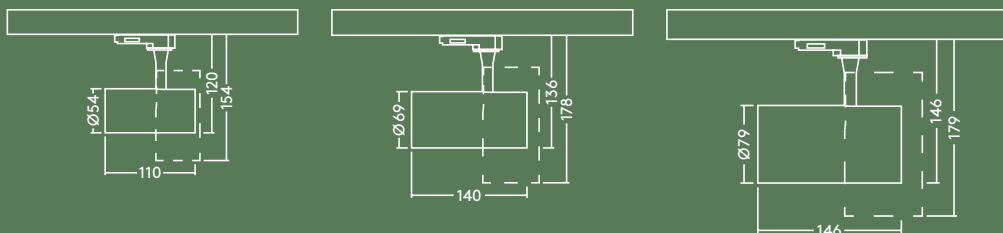

Facilitating life

Modern design and the most simplest installation with the global tracklight adapter

Installation/Mounting

Suitable for most relevant 3-phase tracks due to MULTI-adapter™

Light source information

- CRI 90
- CCT 3000 K and 4000 K
- 50 000 hrs @ L70 / Ta 25°
- 3 sizes:
  - 54 mm with 1200 lm and 15° or 38° beam angle
  - 69 mm with 2100 lm and 24° or 38° beam angle
  - 79 mm with 3200 lm and 24° or 38° beam angle
- Efficiency up to 94 lm/W
- MacAdam (initial) >3

Ordering guide

Description	Wt (kg)	SAP Code
LUCA S 15° 1400 930 WH	0.32	96635364
LUCA S 38° 1400 930 WH	0.32	96635365
LUCA M 24° 2100 930 WH	0.60	96635366
LUCA M 38° 2100 930 WH	0.60	96635367
LUCA M 24° 2100 930 BK	0.60	96635370
LUCA M 38° 2100 930 BK	0.60	96635371
LUCA M 24° 2100 940 WH	0.60	96635374
LUCA M 38° 2100 940 WH	0.60	96635375
LUCA L 24° 3200 930 WH	0.70	96635368
LUCA L 38° 3200 930 WH	0.70	96635369
LUCA L 24° 3200 930 BK	0.70	96635372
LUCA L 38° 3200 930 BK	0.70	96635373
LUCA L 24° 3200 940 WH	0.70	96635376
LUCA L 38° 3200 940 WH	0.70	96635377

Portfolio Overview

Five year guarantee