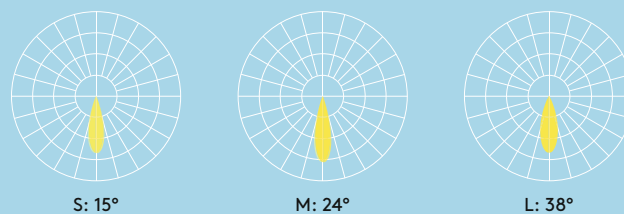

Portfolio Overview