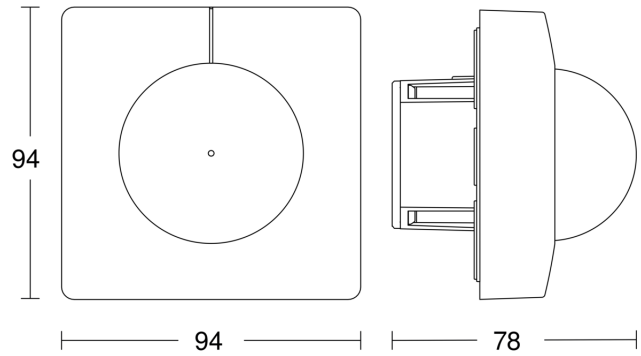

## Technical specifications

Type	Motion detectors
Dimensions (L x W x H)	94 x 94 x 78 mm
Mains power supply	12 – 22,5 V / 50 – 60 Hz
Sensor Technology	passive infrared
Application, place	Outdoors, Indoors
Application, place, room	production facilities, recreation room, changing room, function room / ancillary room, sports hall, reception / lobby, stairwell, WC / washroom, multi-storey / underground car park, warehouse, indoors
Installation site	ceiling
Type of installation	Concealed wiring
Switching zones	448 switching zones
Electronic scalability	No
Mechanical scalability	No
Mounting height	2,5 – 4,00 m
Optimum mounting height	2,8 m
Detection angle	360 °
Angle of aperture	45 °
Sneak-by guard	Yes
Capability of masking out individual segments	Yes
Reach, radial	Ø 8 m (50 m <sup>2</sup> )

## Detection Zone

Mögliche Montagehöhe: 2,50 m – 4,00 m  
Orange: radial  
Schwarz: tangential

## Dimension Drawing