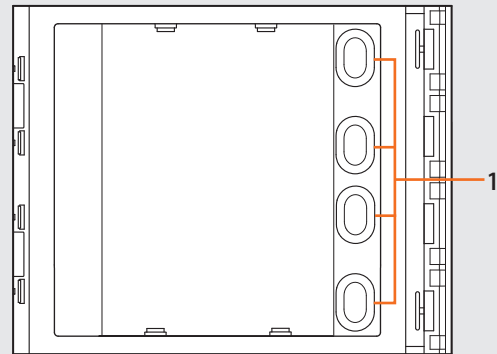

SFERA NEW - SFERA ROBUR

4-pushbutton module on single column

352000

Description

Additional 4-pushbutton modules arranged on single column. To be used with speaker modules 351000 – 351100 and audio/video modules 351200 - 351300. Connection using the appropriate multicable supplied. Backlighting of nameplates controlled by the speaker module or the audio/video module connected. To be completed with surround plate.

The device must not be configured.

Related items

- 352031 Sfera New cover plate for 3 pushbuttons on single column - Allmetal (IK 08)
- 352032 Sfera New cover plate for 3 pushbuttons on single column - Allwhite (IK 08)
- 352033 Sfera New cover plate for 3 pushbuttons on single column - Allstreet (IK 08)
- 352041 Sfera New cover plate for 4 pushbuttons on single column - Allmetal (IK 08)
- 352042 Sfera New cover plate for 4 pushbuttons on single column - Allwhite (IK 08)
- 352043 Sfera New cover plate for 4 pushbuttons on single column - Allstreet (IK 08)
- 352035 Sfera Robur cover plate for 3 pushbuttons on single column (IK 10)
- 352045 Sfera Robur cover plate for 4 pushbuttons on single column (IK 10)

Technical data

Power supply from SCS BUS:	18 - 27 Vdc
Stand by absorption with backlighting LEDs off:	1 mA
Stand by absorption with backlighting LEDs on:	7 mA
Max. operating absorption:	7 mA
Operating temperature:	(-25) – (+70)°C
Protection index (pushbutton panel assembled):	IP 54

Front view

Rear view

Dimensional data

Legend

1. Call pushbuttons
2. Connector for the connection to subsequent pushbutton modules
3. Connector for the connection to previous modules