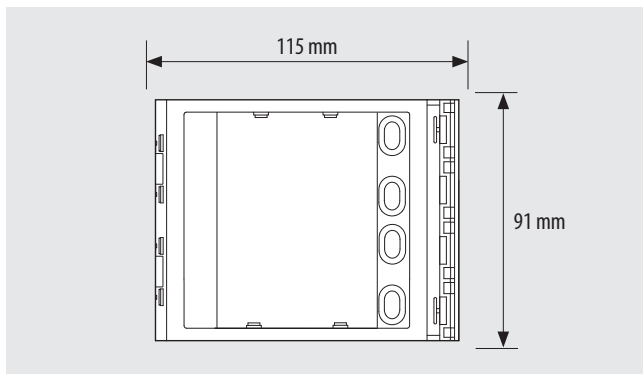

Technical data

Power supply from SCS BUS:	18 - 27 Vdc
Stand by absorption with backlighting LEDs off:	1 mA
Stand by absorption with backlighting LEDs on:	7 mA
Max. operating absorption:	7 mA
Operating temperature:	(-25) – (+70)°C
Protection index (pushbutton panel assembled):	IP 54

Front view

Rear view

Dimensional data

Legend

1. Call pushbuttons
2. Connector for the connection to subsequent pushbutton modules
3. Connector for the connection to previous modules