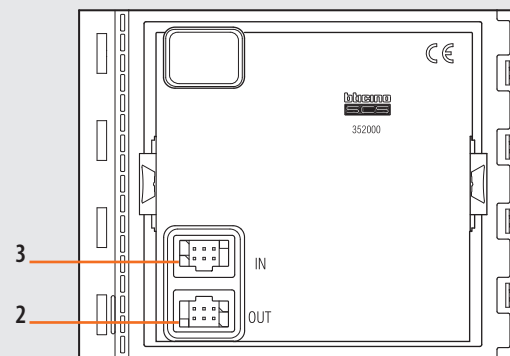

SFERA NEW - SFERA ROBUR

4-pushbutton module on single column

352000

Description

Additional 4-pushbutton modules arranged on single column. To be used with speaker modules 351000 – 351100 and audio/video modules 351200 - 351300. Connection using the appropriate multicable supplied. Backlighting of nameplates controlled by the speaker module or the audio/video module connected. To be completed with surround plate.

The device must not be configured.

Related items

- 352031 Sfera New cover plate for 3 pushbuttons on single column - Allmetal (IK 08)
- 352032 Sfera New cover plate for 3 pushbuttons on single column - Allwhite (IK 08)
- 352033 Sfera New cover plate for 3 pushbuttons on single column - Allstreet (IK 08)
- 352041 Sfera New cover plate for 4 pushbuttons on single column - Allmetal (IK 08)
- 352042 Sfera New cover plate for 4 pushbuttons on single column - Allwhite (IK 08)
- 352043 Sfera New cover plate for 4 pushbuttons on single column - Allstreet (IK 08)
- 352035 Sfera Robur cover plate for 3 pushbuttons on single column (IK 10)
- 352045 Sfera Robur cover plate for 4 pushbuttons on single column (IK 10)

Technical data

Power supply from SCS BUS:	18 - 27 Vdc
Stand by absorption with backlighting LEDs off:	1 mA
Stand by absorption with backlighting LEDs on:	7 mA
Max. operating absorption:	7 mA
Operating temperature:	(-25) – (+70)°C
Protection index (pushbutton panel assembled):	IP 54

Front view

Rear view

Dimensional data

Legend

1. Call pushbuttons
2. Connector for the connection to subsequent pushbutton modules
3. Connector for the connection to previous modules