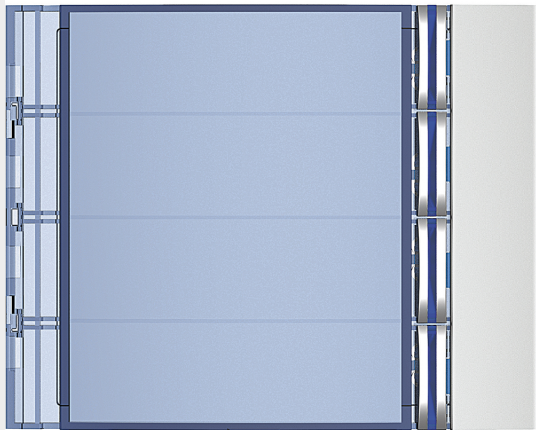

BTICINO > Door entry system > 2 wires system > SFERA entrance panels

**352041**

Sfera New cover plate for 4 pushbuttons on single column - Allmetal

Technical features

N° of modules	1
Series	Sfera

Documentation

 [Catalogue](#) [Sfera Catalogue](#)

Related products

**352000**

Sfera additional 4-pushbutton modules arranged on single column. To be used with speaker modules 351...