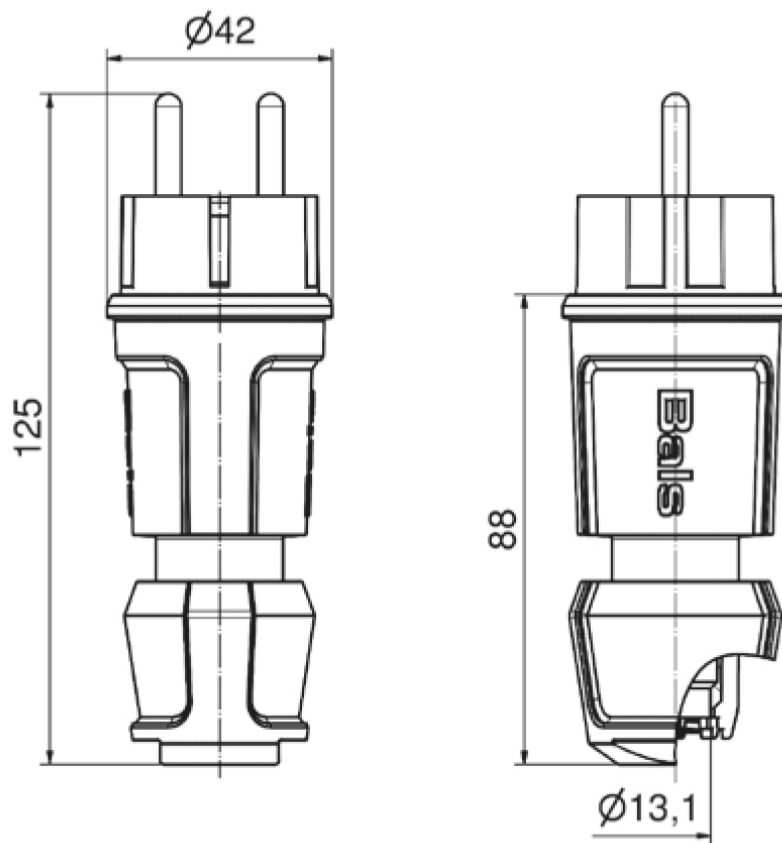

## plug - with cable sleeve

Product description	
BALS-Prd.-Nr	7370
EAN	4024941852388
Product group	Domestic plug with Multi-Grip cable gland
Current	16A
Number of poles	3p
Arrangement of the phases	2P+PE
Voltage	250V
Frequency	alternating current (AC)
Protection degree	IP44

Product description	
Colour code	blue
Colour of appliance	Collar black, Cable gland black, Housing cover blue
Connection design	screw terminal
Maximum conductor size	4,0 qmm
Cable entry	Cable gland
Material of enclosure	Polyamide
Contacts	The contact carrier is made of polyamide, the contacts are brass nickel plated

Additional technical information	
	also suitable for Belgian/French standard
	Multi-Grip cable gland with gasket and integrated strain relief

Logistics data	
Weight/pcs	0.082 kg / piece
Packaging	bag
Content amount	1 ST
EAN	4024941852388
Length	410 mm
Width	285 mm
Weight	0.083 kg
Packaging	carton

Logistics data	
Content amount	20 ST
EAN	4024941323604
Length	275 mm
Width	175 mm
Height	137 mm
Weight	1.765 kg
Volume	5,737.5 ccm