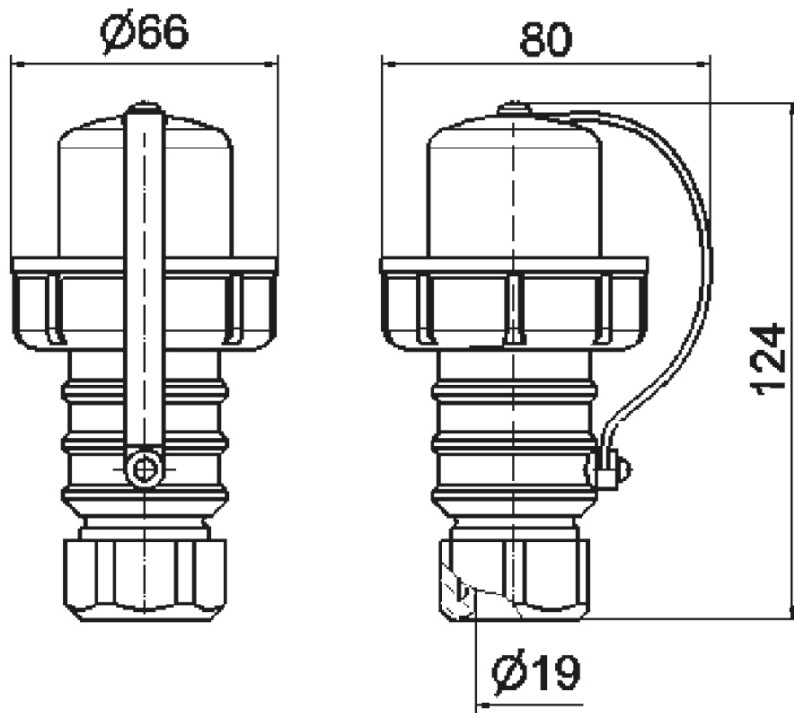

plug - with cable gland, with closure cap

Product description	
BALS-Prd.-Nr	736
EAN	4024941007368
Product group	Domestic plug
Current	16A
Number of poles	3p
Arrangement of the phases	2P+PE
Voltage	250V
Frequency	alternating current (AC)
Protection degree	IP67

Product description	
Colour code	blue
Colour of appliance	Closure cap grey, Collar black, Bayonet ring grey, Cable gland grey, Housing cover blue
Connection design	screw terminal
Cable entry	Cable gland
Height	124mm
Width	80mm
Depth	66mm
Material of enclosure	Polyamide
Contacts	The contact carrier is made of polyamide, the contacts are brass nickel plated

Additional technical information	
	also suitable for Belgian/French standard
	For cable diameter up to max. 14,0 mm, With cable gland, With hammer symbol
	With closure cap

Logistics data	
Weight/pcs	0.164 kg / piece
Packaging	bag
Content amount	1 ST
EAN	4024941007368
Length	66 mm

Logistics data	
Width	80 mm
Height	124 mm
Weight	0.165 kg
Volume	654.72 ccm
Packaging	carton
Content amount	10 ST
EAN	4024941959162
Length	275 mm
Width	175 mm
Height	137 mm
Weight	1.765 kg
Volume	5,737.5 ccm