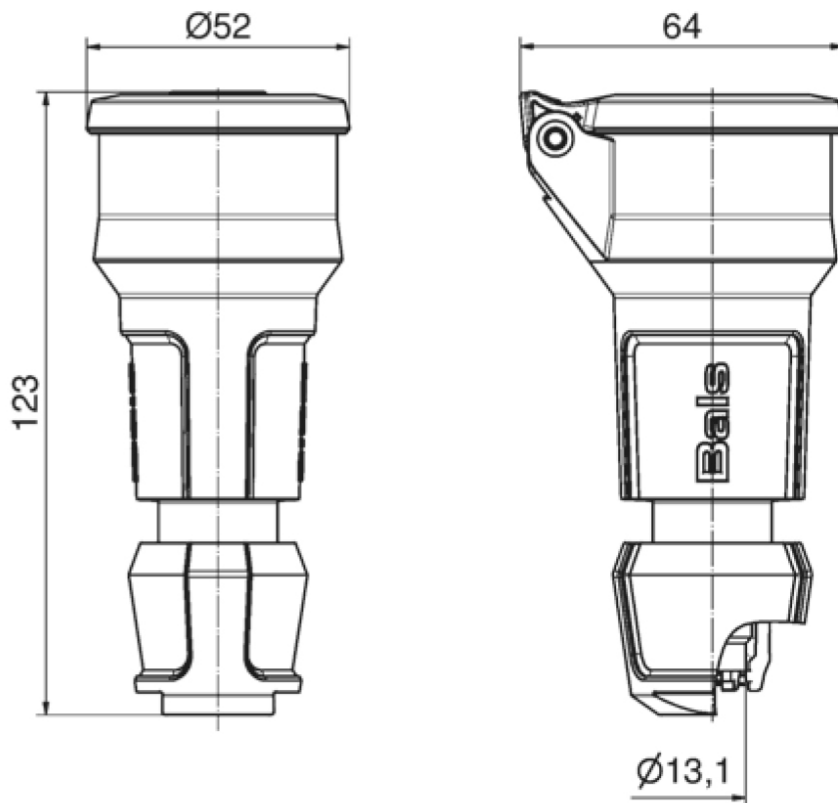

connector schuko-type - with hinged lid, System F German standard

Product description	
BALS-Prd.-Nr	7486
EAN	4024941852418
Product group	Domestic connector with Multi-Grip cable gland
Current	16A
Number of poles	3p
Arrangement of the phases	2P+PE
Voltage	250V
Frequency	alternating current (AC)

Product description	
Protection degree	IP54
Colour code	blue
Colour of appliance	Collar black, Enclosure blue, Hinged lid black, Cable gland black
Connection design	head-screw terminal
Maximum conductor size	4,0 qmm
Cable entry	Cable gland
Material of enclosure	Polyamide
Contacts	The contact carrier is made of polyamide, the contacts are brass nickel plated

Additional technical information	
	Multi-Grip cable gland with gasket and integrated strain relief
	With self-closing hinged lid

Logistics data	
Weight/pcs	0.101 kg / piece
Packaging	bag
Content amount	1 ST
EAN	4024941852418
Length	410 mm
Width	285 mm
Weight	0.102 kg

Logistics data	
Packaging	carton
Content amount	20 ST
EAN	4024941323642
Length	245 mm
Width	177 mm
Height	185 mm
Weight	2.153 kg
Volume	7,140 ccm

18 MB 120