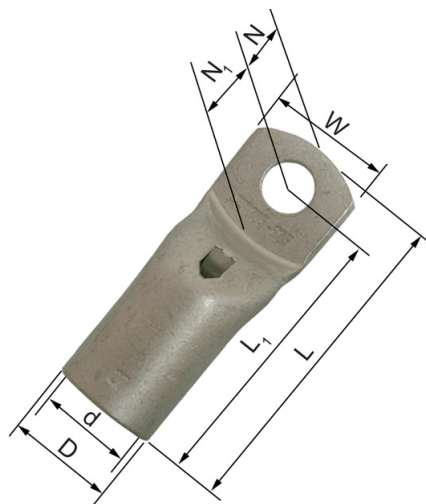

KRFN

En rørkabelsko med en smal plate

Cat.no	mm ²	d	D	W	N	N1	L1	L	St/ pack	Rec. System
KRFN50-6	50	11,0	14,5	18	11	11,5	40	51	100	V600, V1300
KRFN50-8	50	11,0	14,5	18	11	11,5	40	51	100	V600, V1300
KRFN50-10	50	11,0	14,5	18	11	11,5	40	51	100	V600, V1300
KRFN70-6	70	13,0	17,0	20	11	11,5	45	56	50	V600, V1300
KRFN70-8	70	13,0	17,0	20	11	11,5	45	56	50	V600, V1300
KRFN70-10	70	13,0	17,0	20	11	11,5	45	56	50	V600, V1300
KRFN95-8	95	15,0	20,0	24	11	12	50	61	50	V600, V1300
KRFN95-10	95	15,0	20,0	24	11	13	51	62	50	V600, V1300
KRFN95-12	95	15,0	20,0	24	12	14	52	64	50	V600, V1300
KRFN120-8	120	17,0	22,0	26	11	12	54	65	50	V1300, V250
KRFN120-10	120	17,0	22,0	26	11	13	55	66	50	V1300, V250
KRFN120-12	120	17,0	22,0	26	12	14	56	68	50	V1300, V250
KRFN150-10	150	19,0	25,0	30	11	13	62	73	50	V1300, V250
KRFN150-12	150	19,0	25,0	30	12	14	63	75	50	V1300, V250
KRFN185-8	185	21,0	27,0	32	11	14	69	80	25	V1300, V250
KRFN185-10	185	21,0	27,0	32	11	14	69	80	25	V1300, V250
KRFN185-12	185	21,0	27,0	32	12	15	70	82	25	V1300, V250
KRFN185-16	185	21,0	27,0	32	15	16	71	86	25	V1300, V250
KRFN240A-8	240	22,5	29,0	38	11	16	73	84	50	V1300, V250
KRFN240A-10	240	22,5	29,0	38	11	16	73	84	50	V1300, V250
KRFN240A-12	240	22,5	29,0	38	12	15	72	84	50	V1300, V250
KRFN240A-16	240	22,5	29,0	38	15	18	75	90	50	V1300, V250