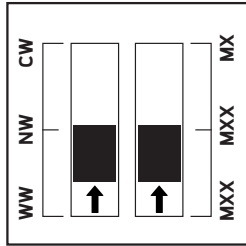

FI: Vain valtuutettu sähköasentaja saa asentaa.

EN: Minimum distance to flammable material in the beam direction.

NO: Minimumsavstand til brennbart materiale i armaturens stråleretning.

SE: Minsta avstånd mellan brännbart material och lampans ljusrättning.

FI: Vähimmäismitta valaisimesta palaavaan materiaaliin.

EN: ASSEMBLY

NO: MONTERING

SE: MONTERING

FI: KIINNITYS

CCT Change by DIP switch + Triac dimmable

Function:

CCT Change by DIP switch

CCT Change by dip switch+Lumen change by Dip Switch

[Manual for Ceiling light without Microwave Sensor]

Function:

CCT Change by DIP switch

CCT and Power
Change by Dip Switch

CCT Change by dip switch+Lumen change by Dip Switch + Microwave Sensor

Function:

CCT Change by DIP switch

CCT and Power
Change by Dip Switch