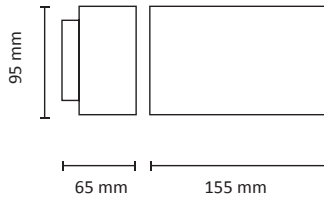

FUNKY™ WALL

220-240V 50/60Hz LED 5W/2X5W IP55

EN: MEASUREMENT

NO: MÅL

SE: MÅTT

FI: MITAT

OBS!

EN: Installation must be performed by a qualified electrician.