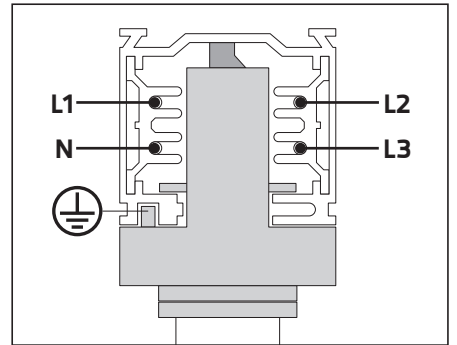

3-PHASE REGULAR TRACK: