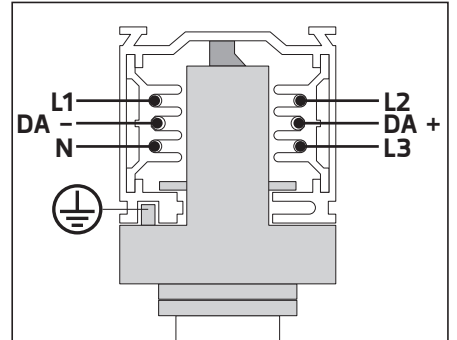

3-PHASE DALI TRACK:

HOFFMEISTER

ZUMTOBEL