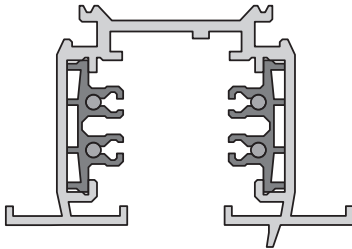

EN: ASSEMBLY

SE: MONTERING

NO: MONTERING

FI: KIINNITYS

SUITABLE FRO THESE TRACK BRANDS:

GLOBAL

POWERGEAR

SG SHOPLINE

3-PHASE REGULAR TRACK:

NORLUX

EUTRAC

STAFF

3-PHASE DALI TRACK:

HOFFMEISTER

ZUMTOBEL