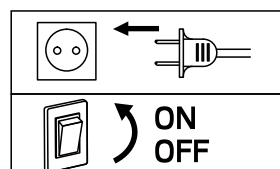

BALLED DOWNLIGHT

220-240V 50/60 Hz MAX 13W 350mA LED IP20

EN: MOUNTING
NO: MONTERING

SE: MONTERING
FI: ASENNUS

2

3

EN: MEASUREMENT

NO: MÅL

SE: MÅTT

FI: MITAT

EN: Included dimmable LED driver.

NO: Inkludert dimbar LED driver.

SE: Inklusive dimbar LED drivdon.

FI: Sisältää himmennettävän LED-liitäntälaitteen.

EN: Installation must be performed by a qualified electrician.

NO: Må installeres av autorisert el-installatør.

SE: Måste installeras av en behörig elektriker.

FI: Vain valtuutettu sähköasentaja saa asentaa.

EN: Minimum distance to flammable material in the beam direction.

NO: Minimumsavstand til brennbart materiale i armaturens stråleretning.

SE: Minsta avstånd mellan brännbart material och lampans ljusrättning.

FI: Vähimmäismitta lampusta palaavaan materiaaliin.