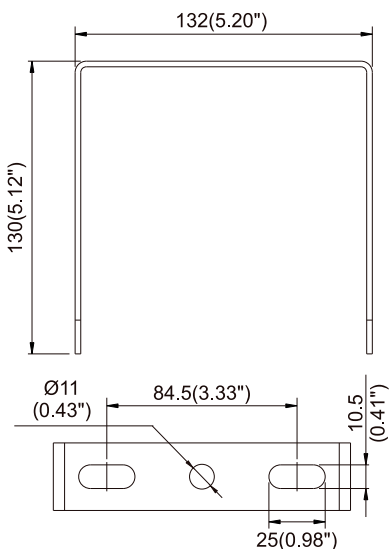

Power & Kelvin Switch

A	100% watt
B	80% watt
C	60% watt
CW	5000K
NW	4000K
WW	3000K

Kelvin Switch

CW	5000K
NW	4000K
WW	3000K

100W/150W

200W

100W/150W

200W