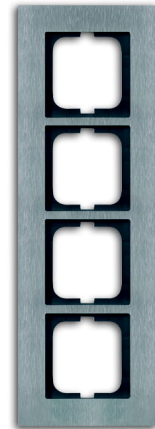

carat®
Frames
Cover frame
4gang frame

For vertical or horizontal installation.

Order Code : 1754-0-4257
Article No. : 1724-860
EAN: 4011395056851