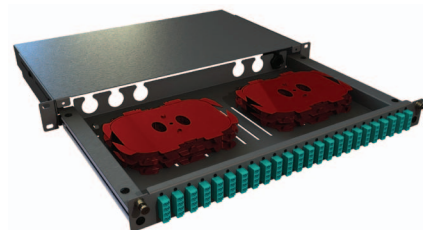

Technical Information

Mechanical Characteristics

Material: Powder Coated Mild Steel

Fibre Termination Options: Direct, Fusion Splice, Mechanical Splice, Pre-Terminated MTP

Dimensions: 482mm W x 270mm D x 43mm H

Shipping Weight: 3.84Kg

MOLEX PREMISE NETWORKS

Americas
Tel: 630 969 4550
www.molexpn.com

EMEA
Tel: 44 (0)2392 205800
www.molexpn.co.uk

APAC
Tel: 61 3 9971 7111
www.molexpn.com.au